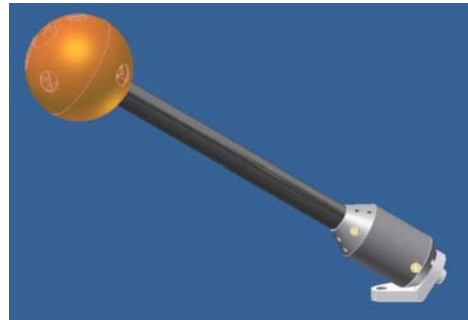

**Model MP40001, M1
FM7004 Field Monitor,
FL7040/Kit Electric Field Probes**

The MP40001 includes the equipment listed below. Please refer to individual product specification sheets for details.

Model MP40001 equipment list:

- Model FM7004 Field Monitor
- Model FL7040/Kit Electric Field Probe Kit with NIST Traceable Calibration Report from an A2LA-accredited lab

Model FM7004 Field Monitor

Model FL7040/Kit

Model	Description
MP40001	Equipment housed in a 19" wide by 5.25" (3U) high instrument case
MP40001M1	Rack mount (Instrument case removed)