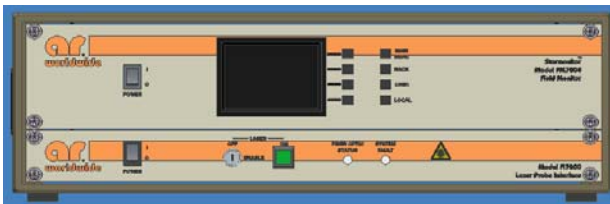

**Model MP40001, M1
FM7004 Field Monitor,
FL7040/Kit Electric Field Probes**

The MP40001 includes the equipment listed below. Please refer to individual product specification sheets for details.

Model MP40001 equipment list:

- Model FM7004 Field Monitor
- Model FL7040/Kit Electric Field Probe Kit with NIST Traceable Calibration Report from an A2LA-accredited lab

Model FM7004 Field Monitor

Model FL7040/Kit

Model	Description
MP40001	Equipment housed in a 19" wide by 5.25" (3U) high instrument case
MP40001M1	Rack mount (Instrument case removed)